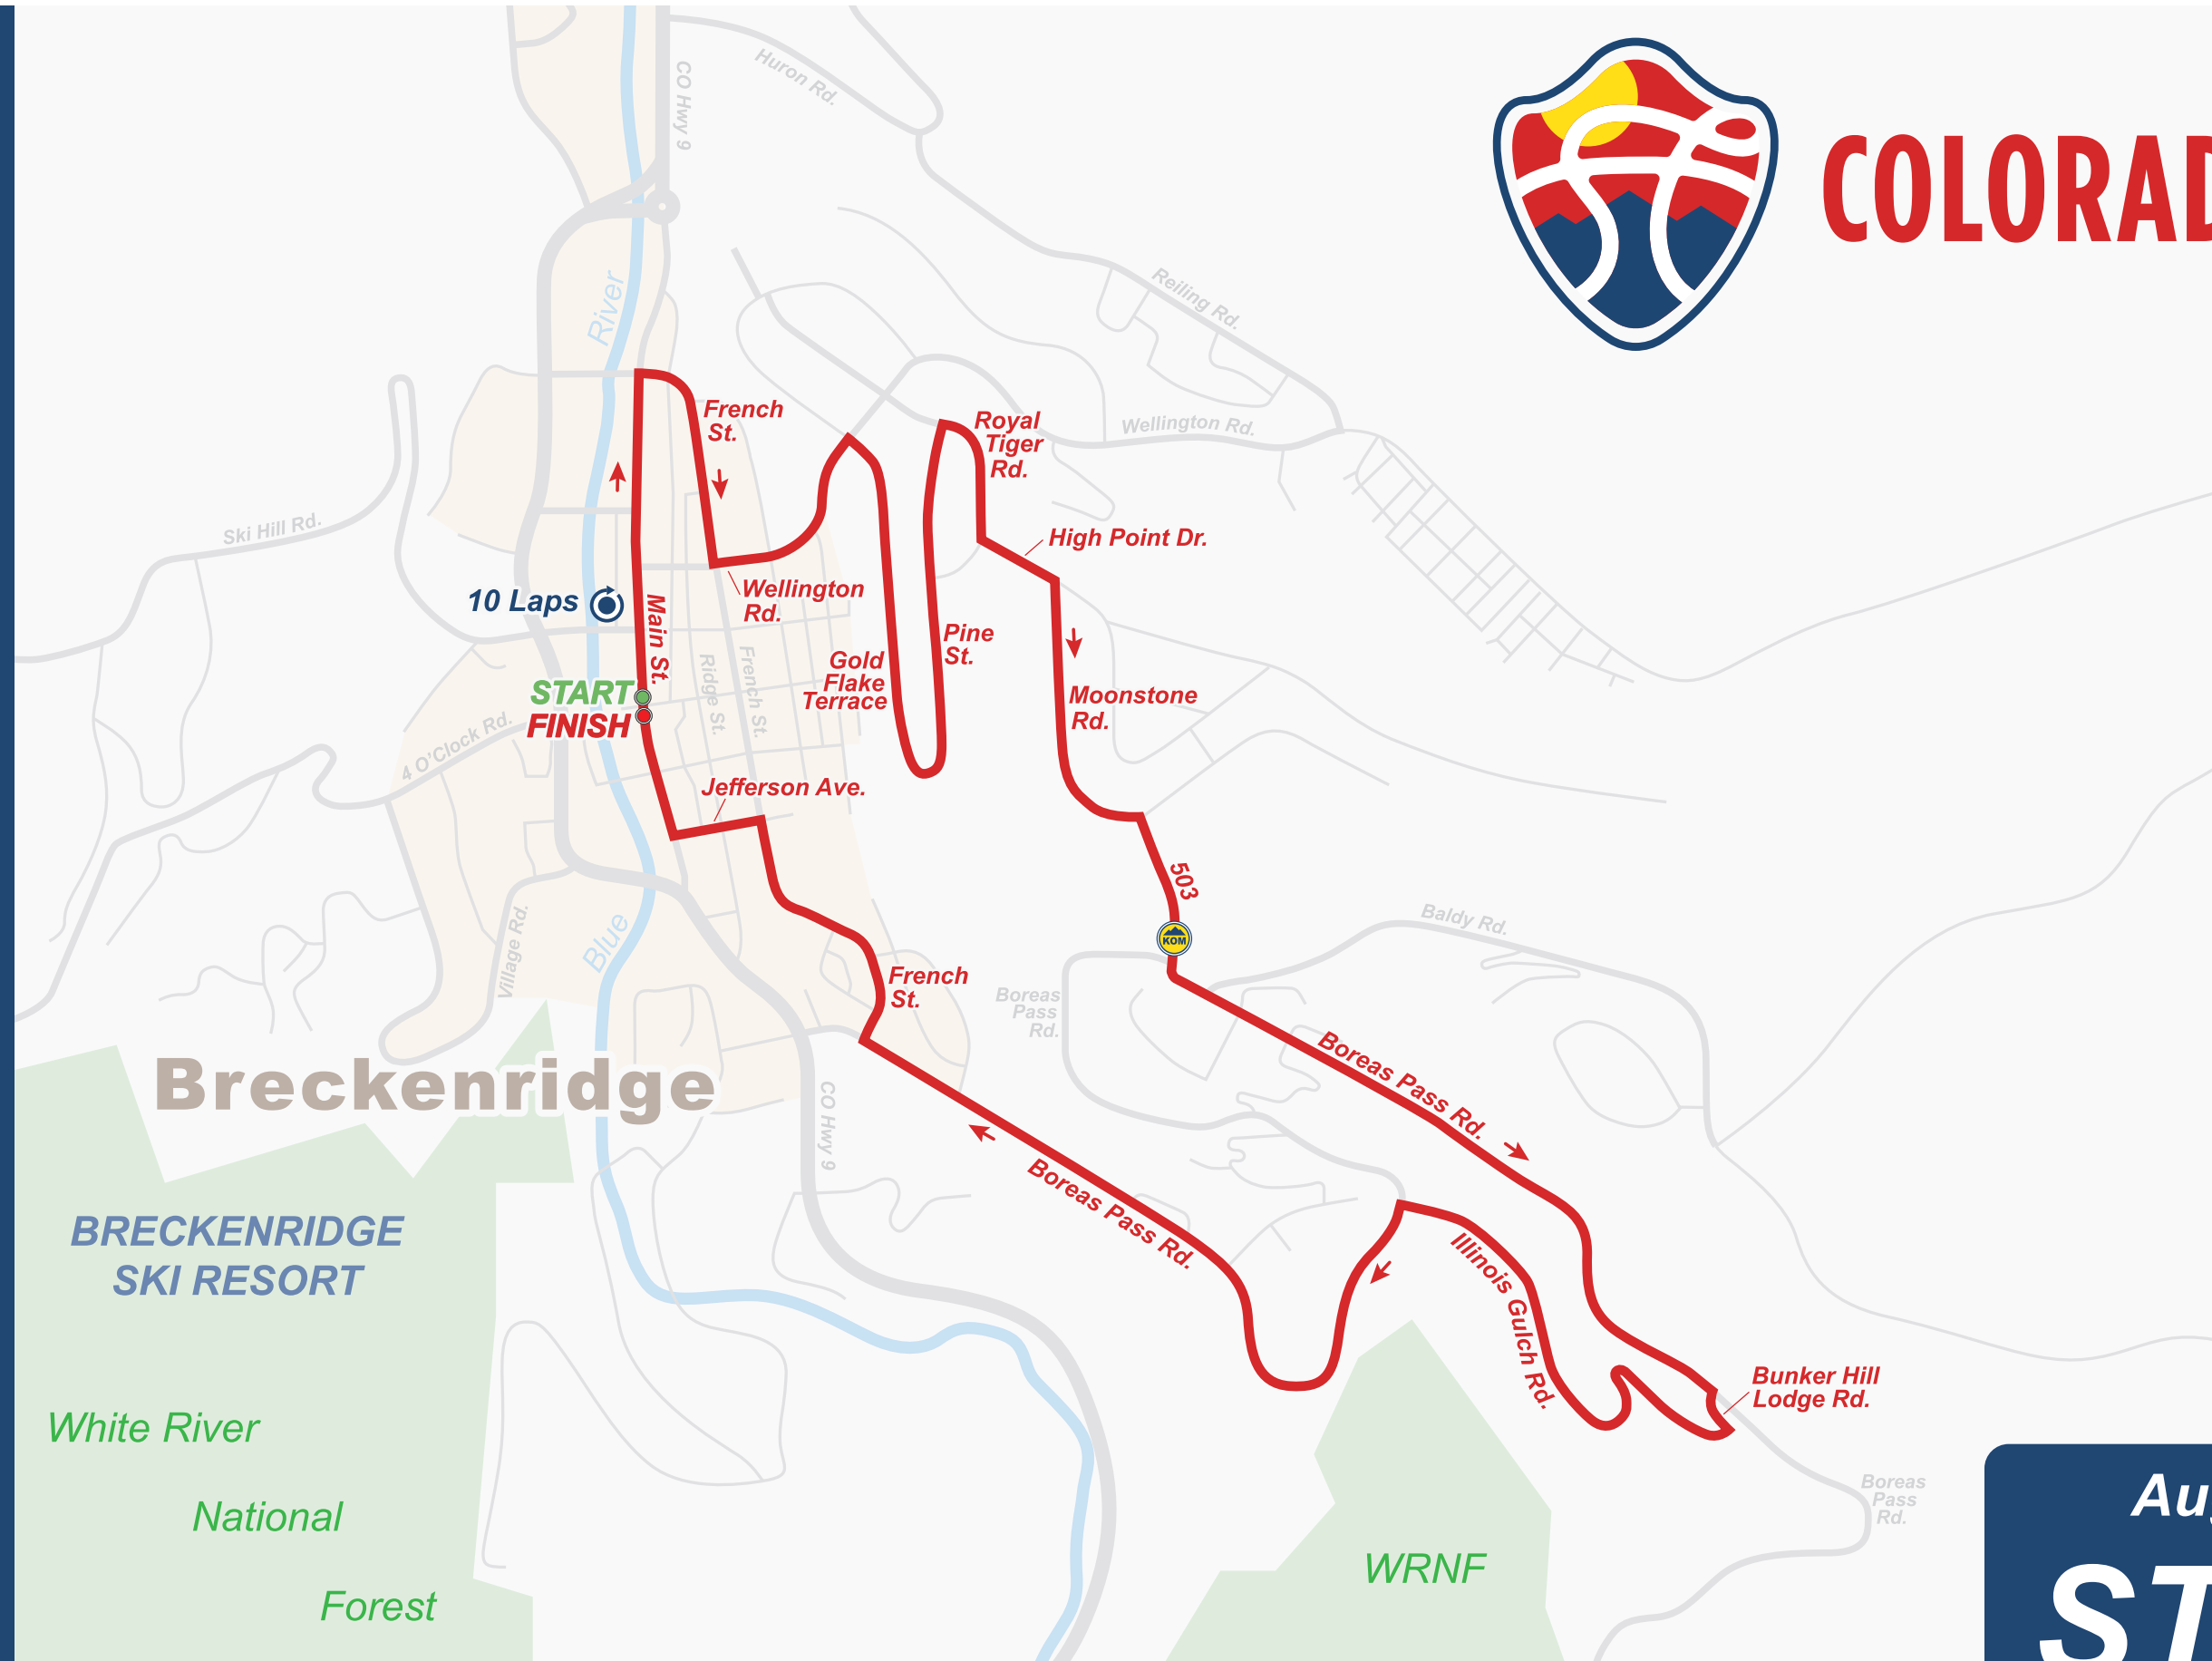

COLORADO CLASSIC

LEGEND

- Course.....
- Start, Finish.....
- Direction.....
- KOM.....

August 11, 2017
STAGE 2