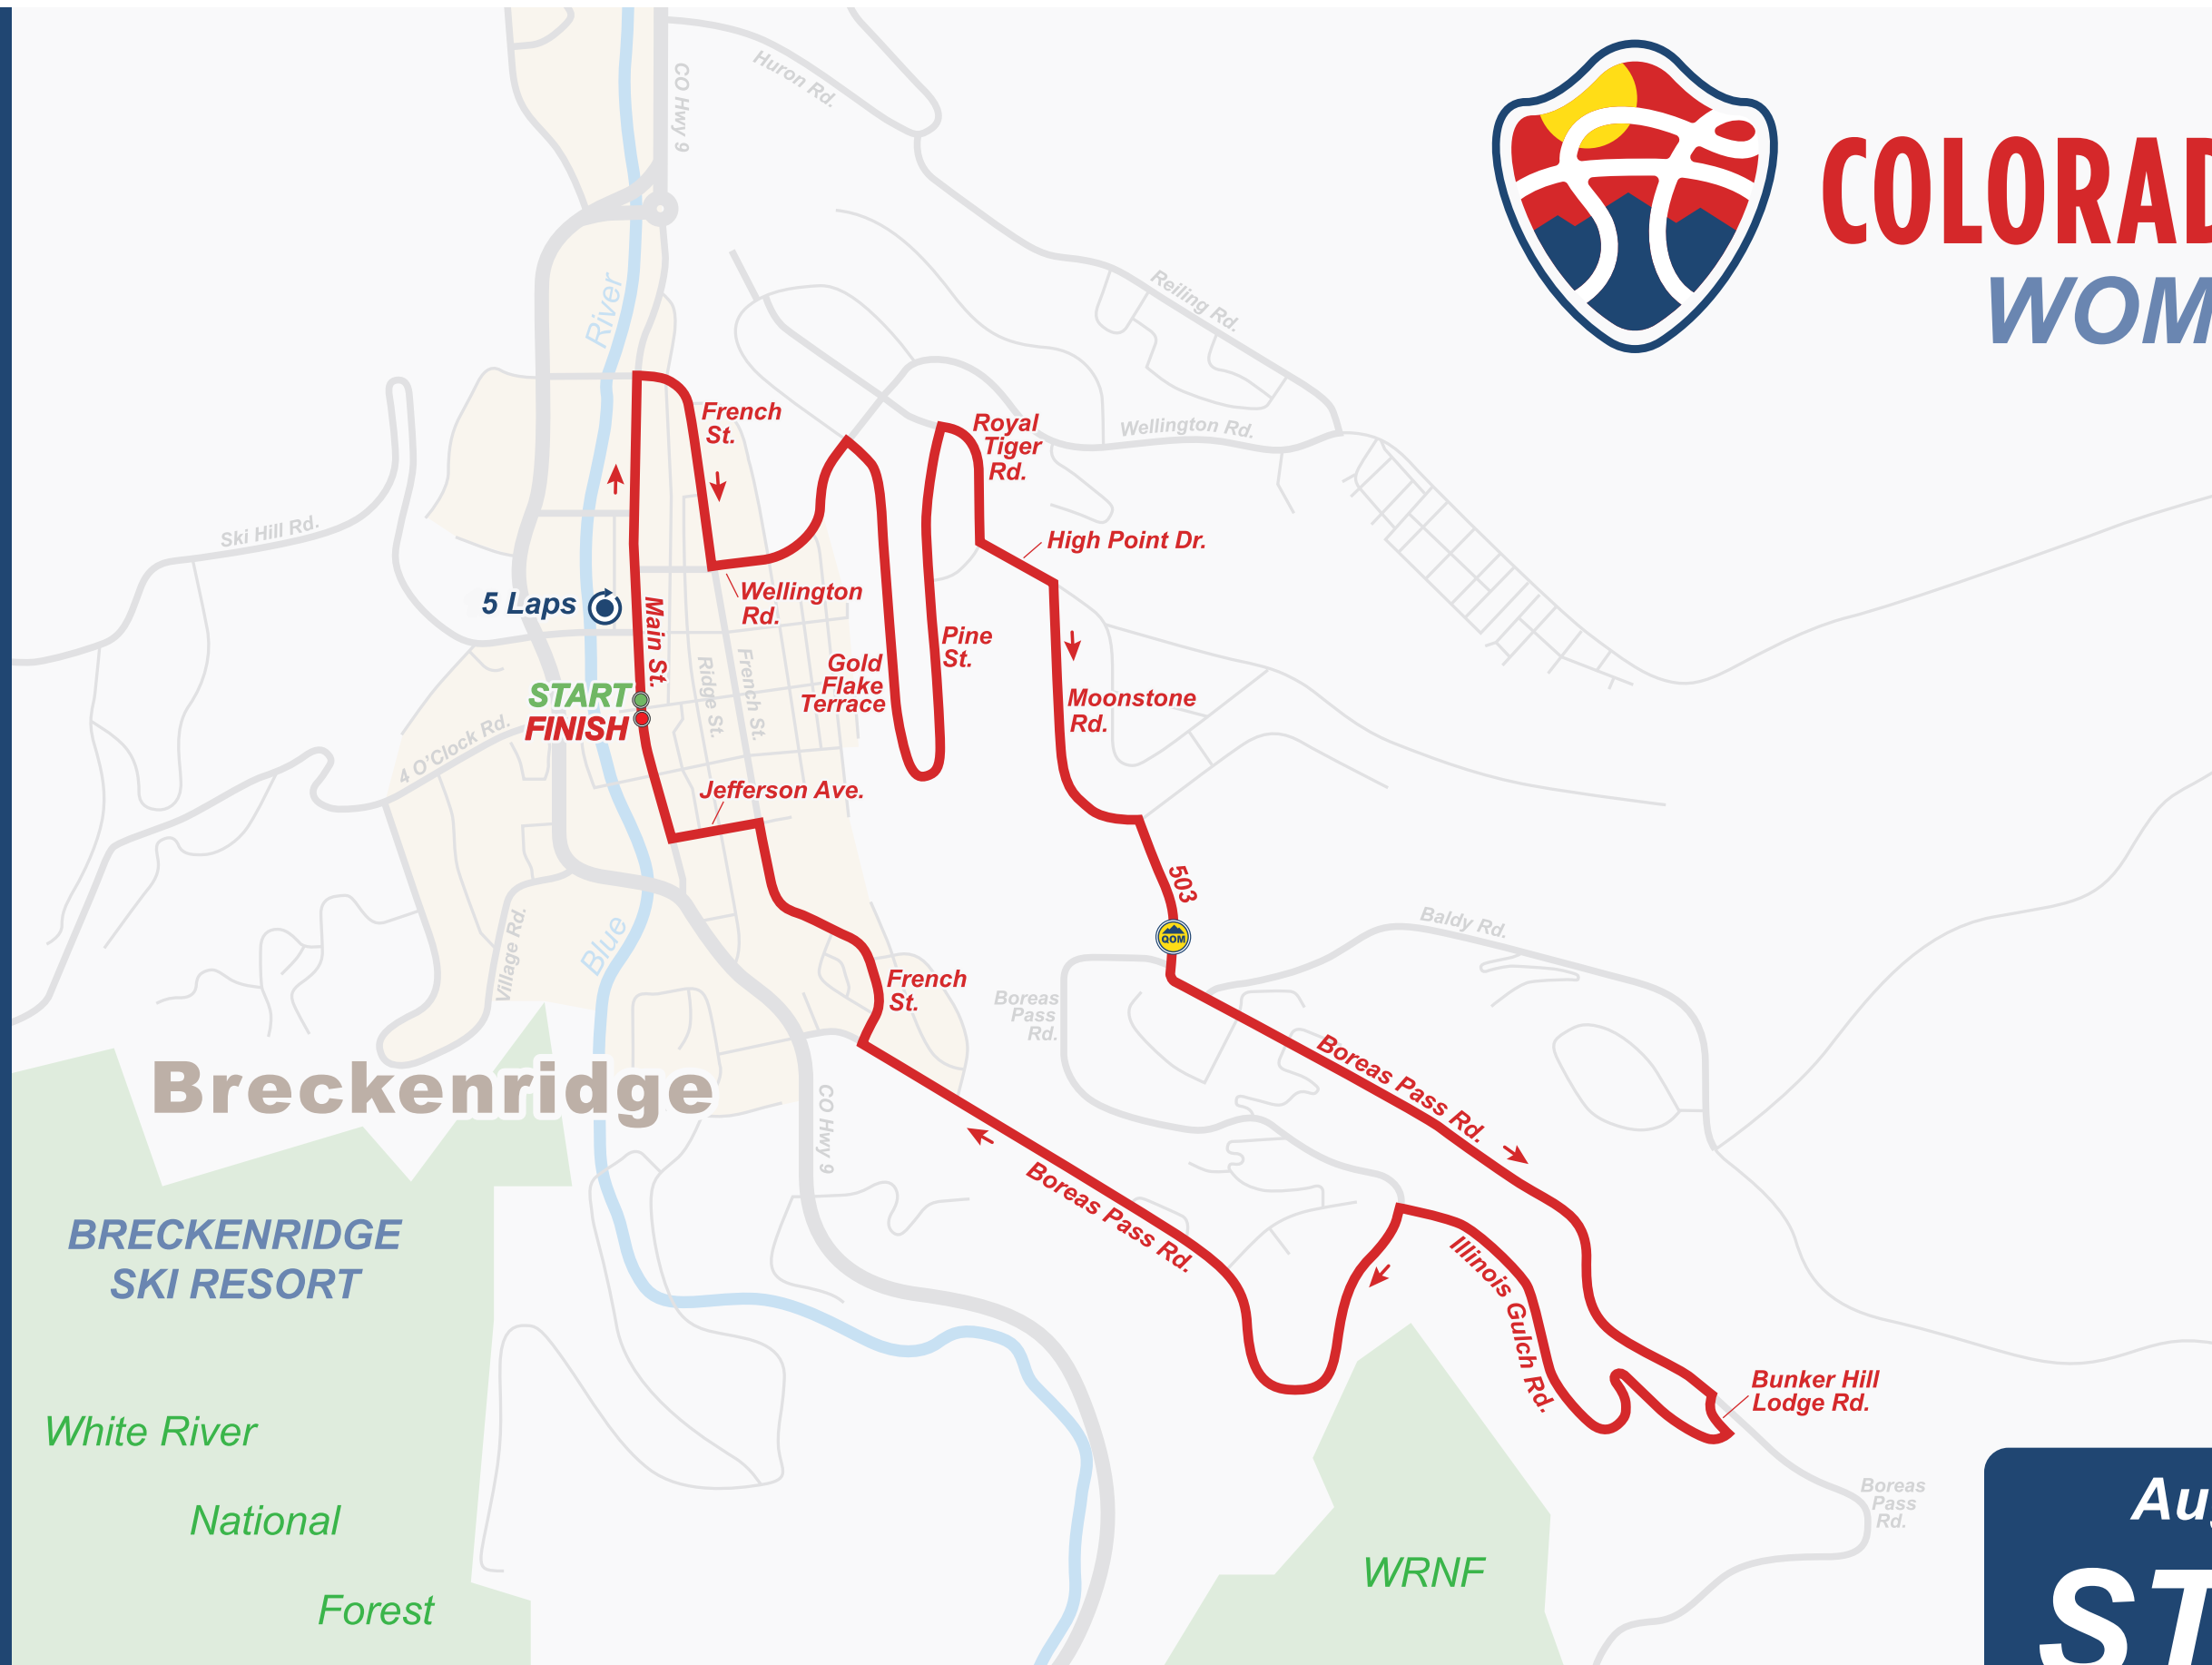

COLORADO CLASSIC WOMEN'S RACE

LEGEND

- Course.....
- Start, Finish.....
- Direction.....

August 11, 2017
STAGE 2